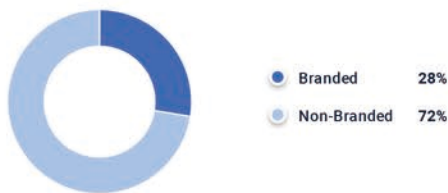

Marketing Channels

Channels overview 📄

📅 Nov 2022 - Jan 2023 🌐 Worldwide 📱 All traffic

Organic Search

Organic search makes up 11.68% of website traffic

Branded VS. Non-Branded 📄

📅 Nov 2022 - Jan 2023 🌐 Worldwide 📱 Desktop

Top Organic Search Terms 📄

📅 Nov 2022 - Jan 2023 🌐 Worldwide 📱 Desktop

Search Term	Percentage	Change
jomashop	18.87%	↑ 2.04%
jomashop order status	1.21%	↓ 79.68%
조마샵	0.81%	↓ 40.28%
jomashop watches	0.66%	↓ 5.04%
joma shop	0.34%	↓ 27.02%