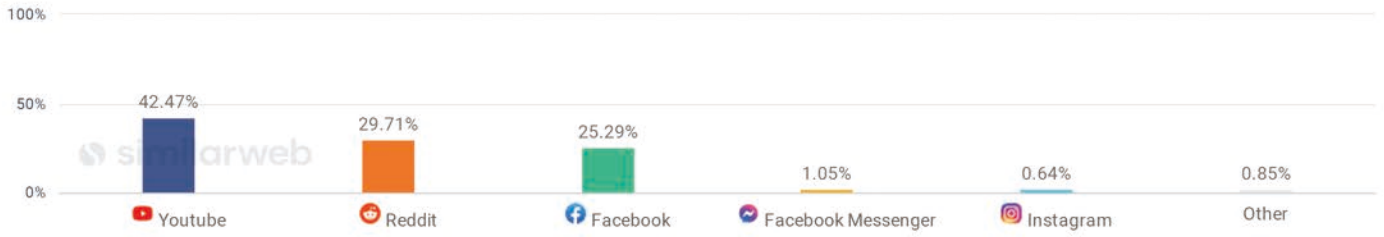

Social Traffic ⓘ

Nov 2022 - Jan 2023 Worldwide Desktop

Display Advertising

Display ads makes up 9.73% of website traffic

Display Ad Network ⓘ

Nov 2022 - Jan 2023 Worldwide Desktop

☒ CJ Affiliate	87.85%
☒ Google Display Ne...	8.55%
☒ LinkPrice	1.97%
☒ Skimlinks	1.55%
☒ Criteo	0.05%
☒ Others	0.03%

Top publishers ⓘ

Nov 2022 - Jan 2023 Worldwide Desktop

Publisher	Share	Change
youtube.com	39.55%	↓ 11.7%
fragrantica.com	13.71%	↑ 18.13%
slickdeals.net	10.50%	↑ 30.72%
dealmoon.com	6.12%	↓ 8.5%
mydealz.de	2.72%	↑ 99.69%