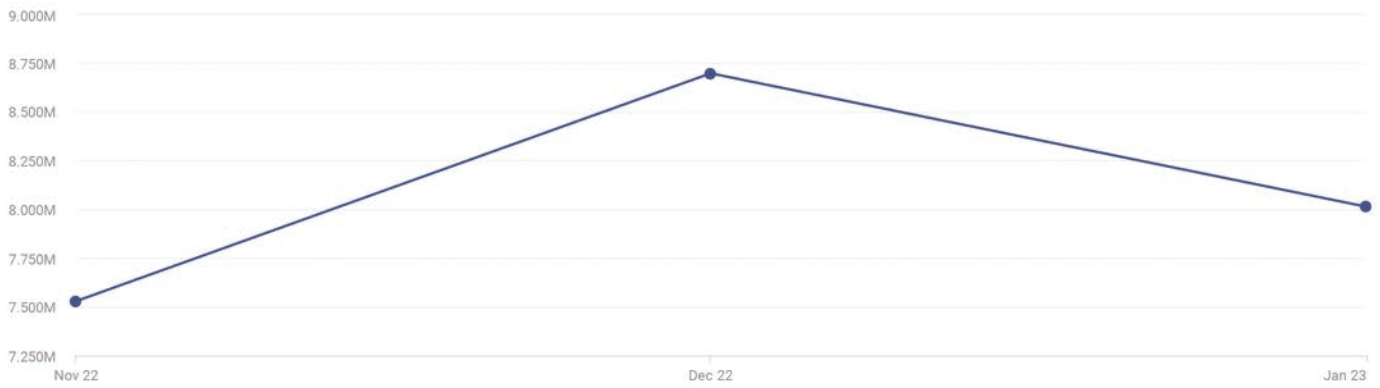

- Desktop 34.52%
- Mobile Web 65.48%

Global rank #6,690

Country rank #2,159
United States

Industry rank #3
.../Jewelry_and_Luxury_Products

Engagement overview

Nov 2022 - Jan 2023 Worldwide All Traffic

Monthly visits	8.080M	Deduplicated audience	BETA	Pages / Visit	5.92
Monthly Unique Visitors	N/A	Visit Duration	00:04:04	Bounce Rate	45.54%

Visits Over Time ⓘ

Nov 2022 - Jan 2023 🌐 Worldwide 📱 All traffic

jomashop.com
24.24M

vs.

worldofwatches.com
1.038M

authenticwatches.com
2.849M

ashford.com
2.239M

prestigetime.com
1.334M

Geography

Top countries ⓘ

Nov 2022 - Jan 2023 📱 All traffic

Country	Traffic Share	Change
United States	62.10% <div style="width: 62.10%;"></div>	↓ 13.24%
Canada	2.73% <div style="width: 2.73%;"></div>	↓ 8.23%
Vietnam	2.66% <div style="width: 2.66%;"></div>	↓ 20.84%
Mexico	2.27% <div style="width: 2.27%;"></div>	↑ 130.23%
Macedonia, the former Yugoslav Republic of	1.59% <div style="width: 1.59%;"></div>	↓ 46.37%